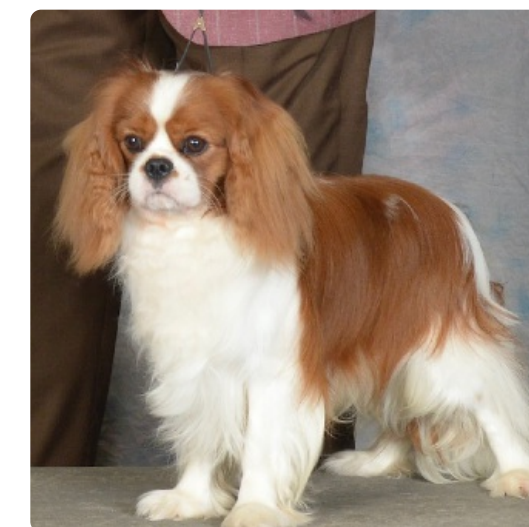

Certificate of Pedigree

GCH CH Meadowlake Beam Me Up

Owner: Dorothy Swanson & Mary Nicole Morrison
Breeder: Dorothy Swanson & Mary Nicole Morrison
Gender: Dog
Breed: Cavalier King Charles Spaniel
Date of Birth: Jun 29, 2022
Color: Blenheim